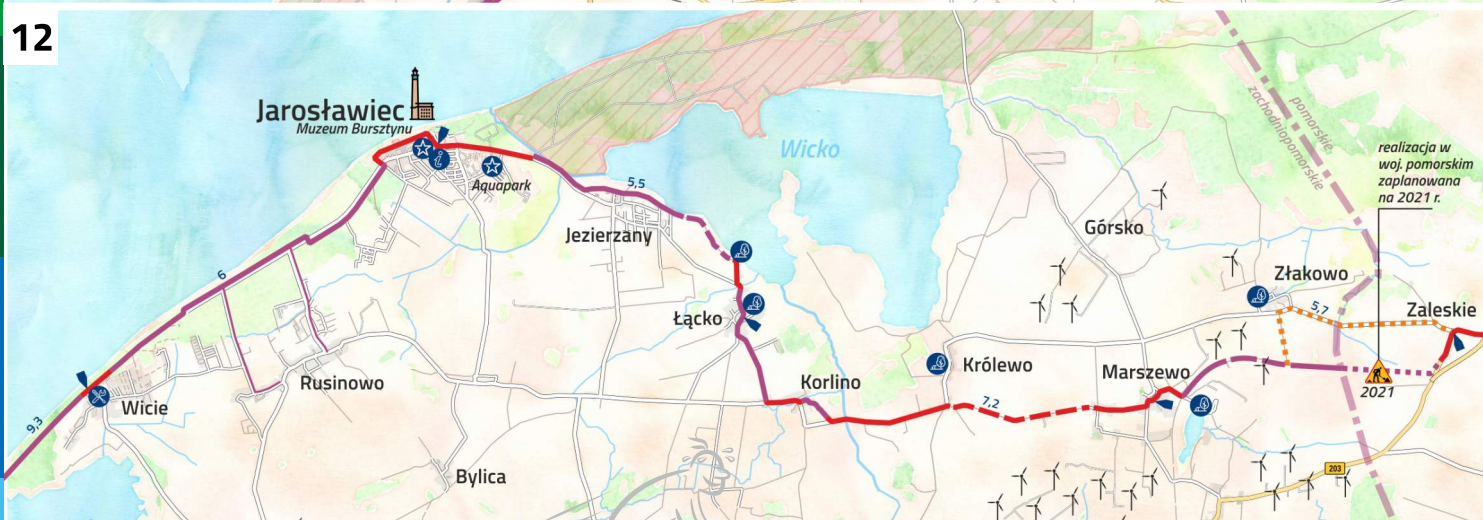

5

6

Map data by OpenStreetMap, under ODbL. Map tiles by Stamen Design, under CC BY 3.0. Lighthouse icons designed by Freepik from Flaticon.

rowery.wzp.pl

7

8

9

Map data by OpenStreetMap, under ODbL. Map tiles by Stamen Design, under CC BY 3.0. Lighthouse icons designed by Freepik from Flaticon.

rowery.wzp.pl

10

11

12

rowery.wzp.pl

Map data by OpenStreetMap, under ODbL. Map tiles by Stamen Design, under CC BY 3.0. Lighthouse icons designed by Freepik from Flaticon.

wydzielone drogi rowerowe lub drogi o ograniczonym ruchu pojazdów
separated bicycle paths or roads with limited traffic / Abgegrenzte Radwege oder Straßen mit beschränktem Verkehr