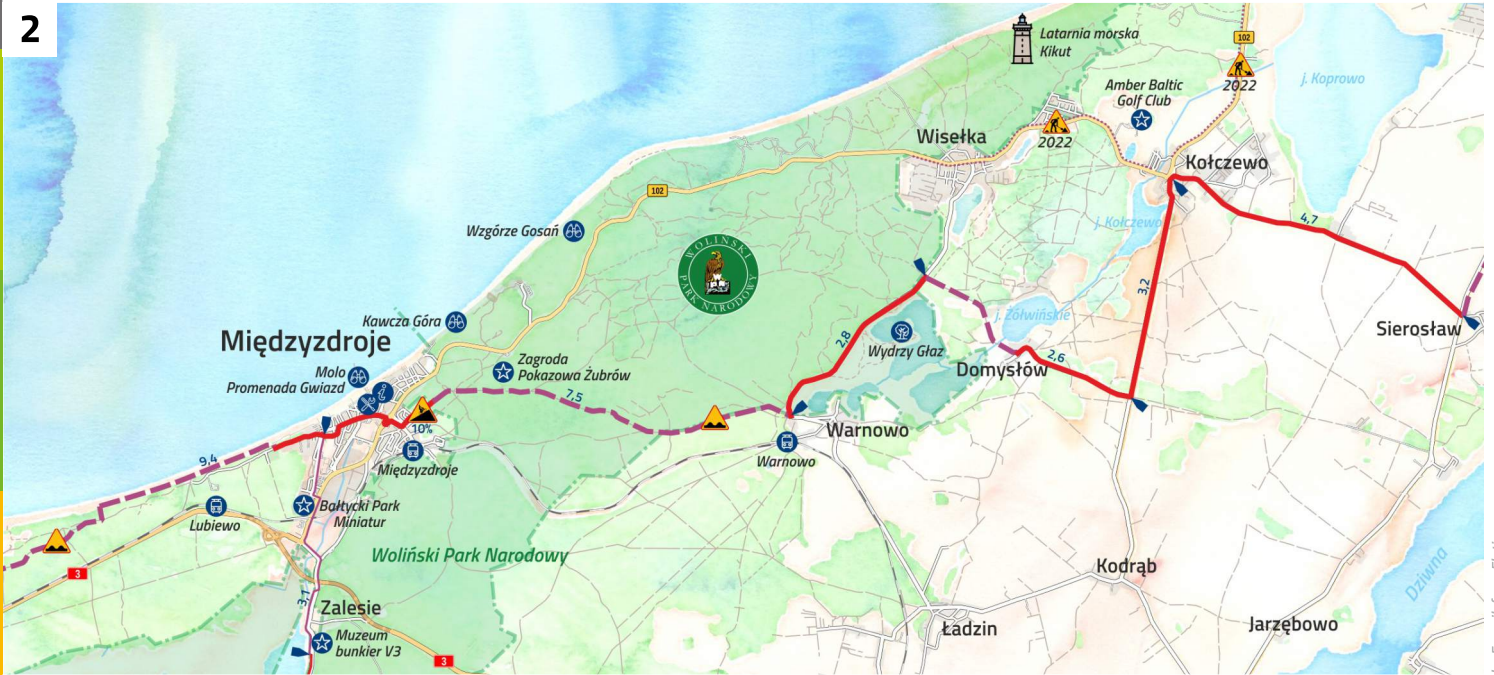

Velo Baltica Roadbook

rowery.wzp.pl

1

2

3

Map data by OpenStreetMap, under ODbL. Map tiles by Stamen Design, under CC BY 3.0. Lighthouse icons designed by Freepik from Flaticon.

rowery.wzp.pl

4