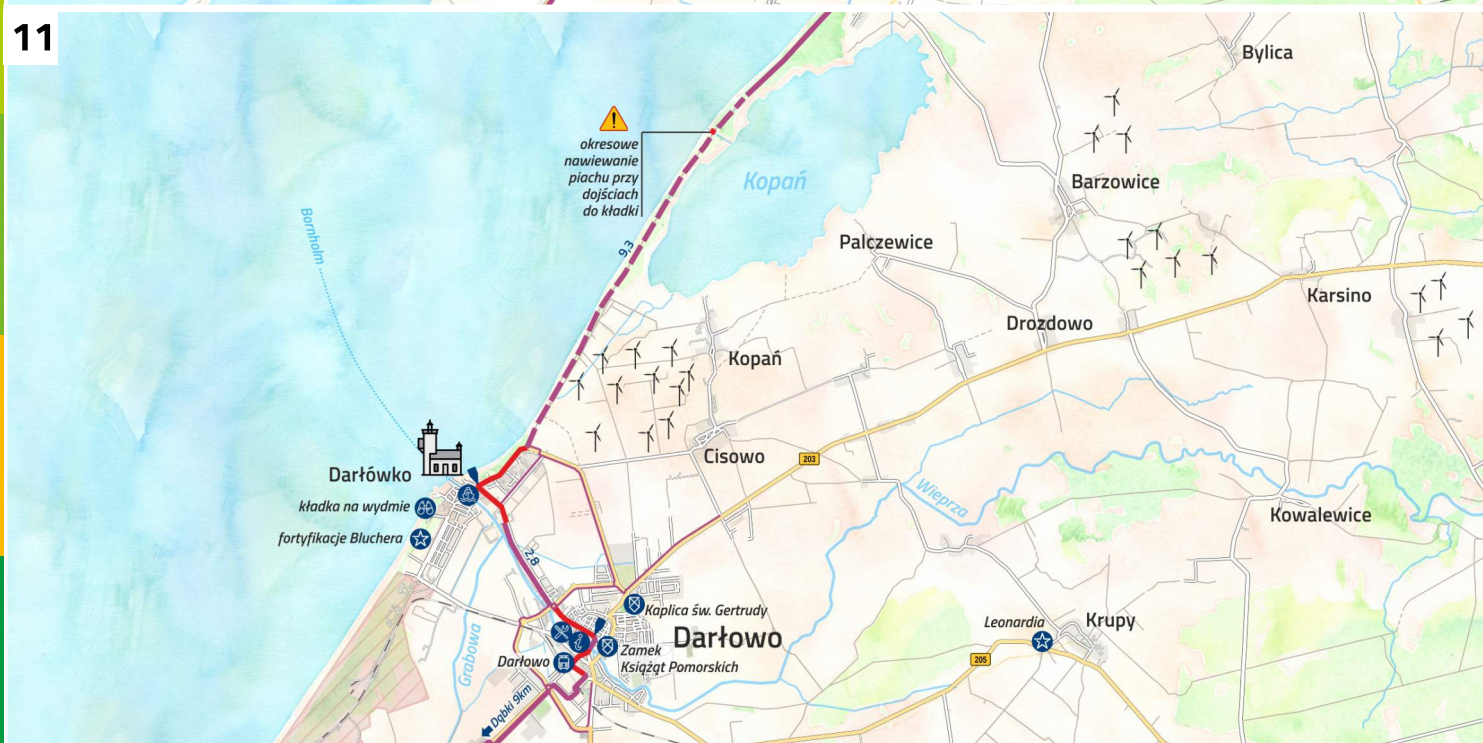

5

6

Map data by OpenStreetMap, under ODbL. Map tiles by Stamen Design, under CC BY 3.0. Lighthouse icons designed by Freepik from Flaticon.

rowery.wzp.pl

7

8

9

Map data by OpenStreetMap, under ODbL. Map tiles by Stamen Design, under CC BY 3.0. Lighthouse icons designed by Freepik from Flaticon.

rowery.wzp.pl

10

11

12

rowery.wzp.pl

Map data by OpenStreetMap, under ODbL. Map tiles by Stamen Design, under CC BY 3.0. Lighthouse icons designed by Freepik from Flaticon.

wydzielone drogi rowerowe lub drogi o ograniczonym ruchu pojazdów
separated bicycle paths or roads with limited traffic / Abgegrenzte Radwege oder Straßen mit beschränktem Verkehr