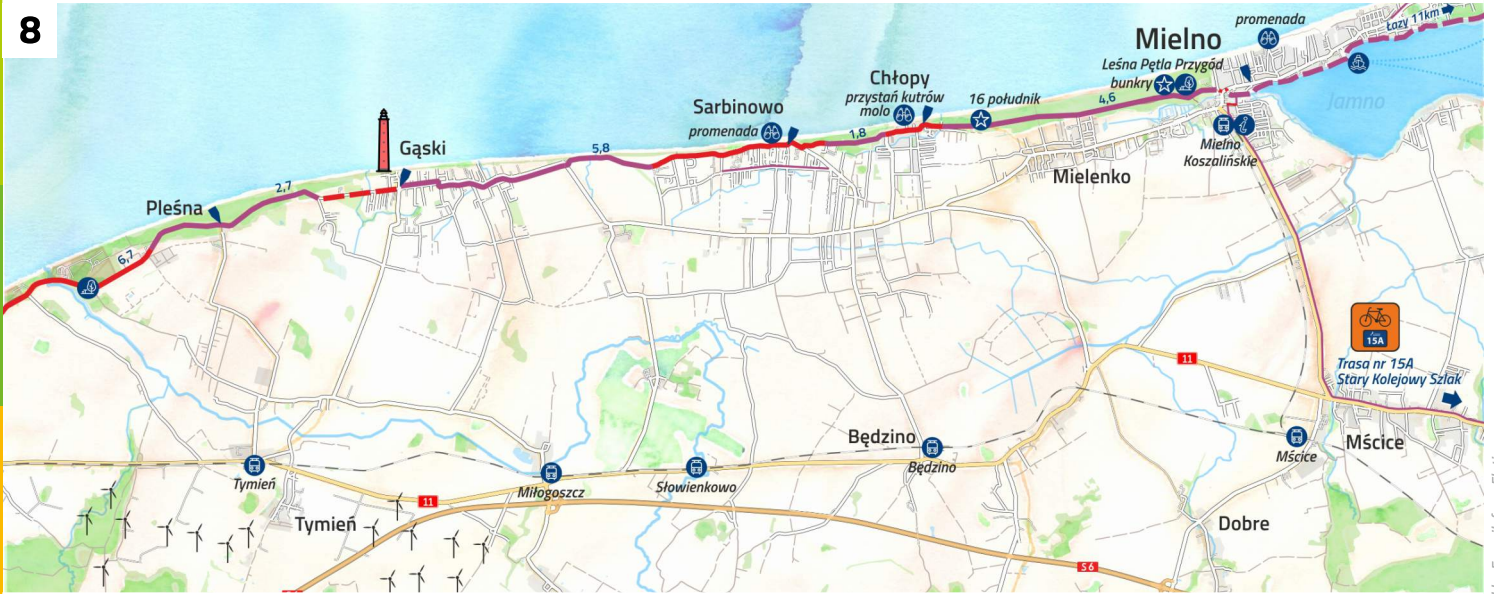

5

6

Map data by OpenStreetMap, under ODbL. Map tiles by Stamen Design, under CC BY 3.0. Lighthouse icons designed by Freepik from Flaticon.

rowery.wzp.pl

7

8

9

Map data by OpenStreetMap, under ODbL. Map tiles by Stamen Design, under CC BY 3.0. Lighthouse icons designed by Freepik from Flaticon.

rowery.wzp.pl

10

11

12

rowery.wzp.pl

Map data by OpenStreetMap, under ODbL. Map tiles by Stamen Design, under CC BY 3.0. Lighthouse icons designed by Freepik from Flaticon.

wydzielone drogi rowerowe lub drogi o ograniczonym ruchu pojazdów
separated bicycle paths or roads with limited traffic / Abgegrenzte Radwege oder Straßen mit beschränktem Verkehr